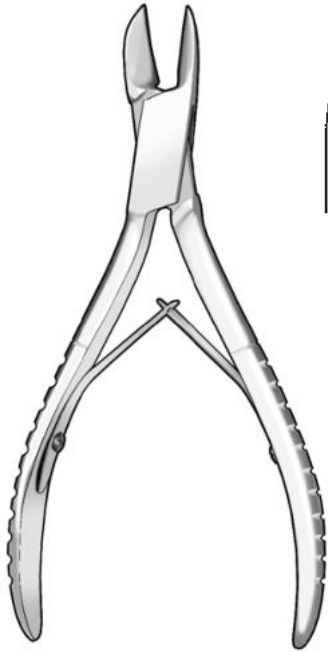

OM 69-0432  
5 1/2" (140mm)  
straight  
stainless

OM 69-0438  
6 1/2" (165mm)  
concave  
super size  
stainless

*Double action helps prevent hand fatigue. Ideal for mycotic and onychauxis nails.*

**MYCOTIC NAIL NIPPER**  
6" (152mm) stainless double action  
barrel spring

OM 69-0445  
straight

OM 69-0446  
concave

NAIL NIPPERS

OM 69-0418  
5 1/2" (140mm)  
concave  
narrow  
stainless

**NAIL NIPPER**

OM 69-0410  
4 1/2" (114mm)  
concave  
chrome  
barrel spring

OM 69-0412  
5 1/2" (140mm)  
concave  
chrome  
barrel spring