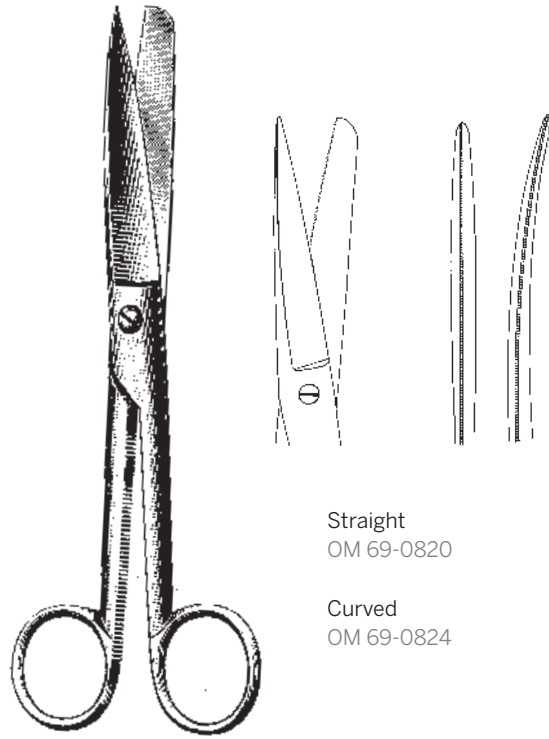

**CUTICLE NIPPER**

OM 69-0998  
5" (125mm) arm  
1.75" (45mm) blade

**OSTEOTOMY GUIDE**

*Very delicate anvil design slides easily under nails.*

OM 69-0348  
5" (127mm)  
anvil pattern  
narrow blade  
stainless

**INGROWN NAIL FORCEPS**

OM 69-0792

OM 69-0793

OM 69-0792  
3mm  
narrow

OM 69-0793  
6mm  
broad

**PLATYPUS NAIL REMOVING FORCEPS**  
5 1/2" (140mm)

*Used to grasp nail spicules for removal.*

OM 69-0352  
5 1/2" (140mm)

**NAIL SPICULE  
FORCEPS**

Straight  
OM 69-0820

Curved  
OM 69-0824

**MOLESKIN SCISSORS**  
7 1/2" (191mm) One blade serrated

OM 69-0805  
6" (152mm)  
one serrated blade

**INGROWN NAIL  
SPLITTING SCISSORS**