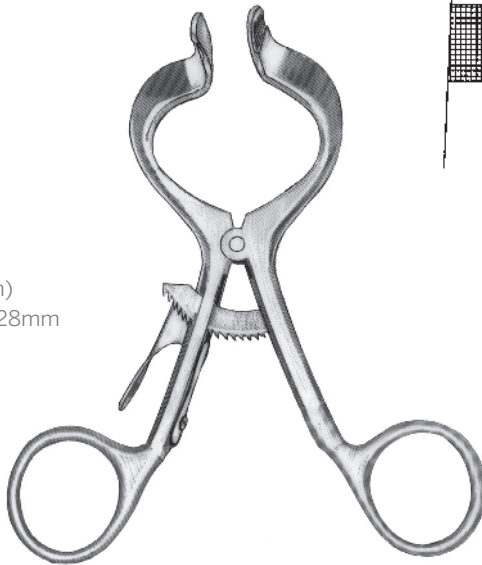

# RETRACTORS

Provides excellent joint exposure without blocking intra-articular or osteotomy access. Helps prevent slippage or falling out of the joint by placing the arms on either side of the area to be distracted, driving two K-Wires and opening the joint.

OM 48-0223  
6 3/4" (171mm)  
for up to .062"  
(1.6mm)

OM 48-0224  
6 3/4" (171mm)  
for up to 7/64"  
(2.8mm)

OM 90-1880  
7" (178mm)  
Smooth pads 15mm x 12mm

OM 90-1881  
7" (178mm)  
Grooved pads 15mm x 12mm

## JOINT AND CALCANEAL SPREADER

## CALCANEAL SPREADER

OM 69-0990  
4 1/2" (114mm)  
8mm width X 28mm  
depth blades