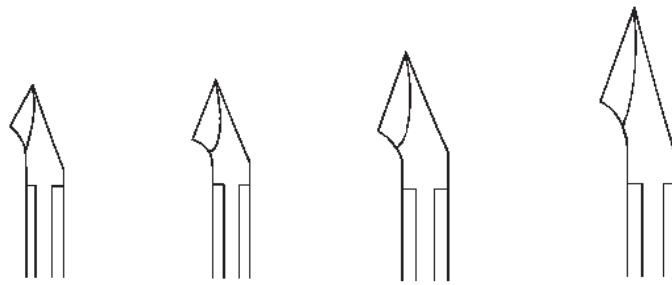

*Short jaw design provides increased leverage for easier cutting of thick nails. Less strain on hand and splitter.*

OM 69-0930  
5" (127mm)

OM 69-0932  
6" (152mm)

**SHORT JAW NAIL SPLITTER**

Stainless

OM 69-0290  
4" (102mm)  
6mm stainless