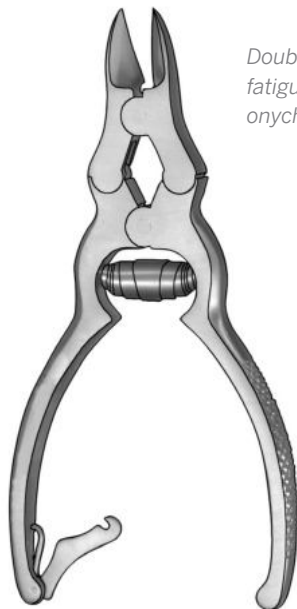

*Short jaw design provides increased leverage for easier cutting of thick nails. Less strain on hand and splitter.*

OM 69-0930  
5" (127mm)

OM 69-0932  
6" (152mm)

**SHORT JAW NAIL SPLITTER**

Stainless

OM 69-0290  
4" (102mm)  
6mm stainless

OM 69-0291  
4" (102mm)  
9mm stainless

OM 69-0292  
4 1/2" (114mm)  
11mm stainless

OM 69-0294  
5" (127mm)  
14mm stainless

**TISSUE NIPPER**

**NAIL NIPPER**  
Heavy

OM 69-0430  
5 1/2" (140mm)  
concave  
stainless

OM 69-0432  
5 1/2" (140mm)  
straight  
stainless

OM 69-0438  
6 1/2" (165mm)  
concave  
super size  
stainless

*Double action helps prevent hand fatigue. Ideal for mycotic and onychauxis nails.*

**MYCOTIC NAIL NIPPER**  
6" (152mm) stainless double action  
barrel spring

OM 69-0445  
straight

OM 69-0446  
concave

NAIL NIPPERS

OM 69-0418  
5 1/2" (140mm)  
concave  
narrow  
stainless

**NAIL NIPPER**

OM 69-0410  
4 1/2" (114mm)  
concave  
chrome  
barrel spring

OM 69-0412  
5 1/2" (140mm)  
concave  
chrome  
barrel spring