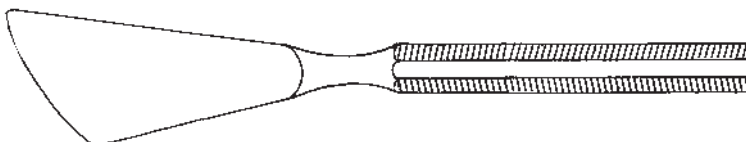

**CORN KNIFE**

OM 69-0625  
5 1/2" (140mm) curved  
single ended

**CHISEL**

OM 69-0630  
5 1/4" (133mm) medium blade  
straight edge  
single ended

**CHISEL**

OM 69-0640  
5 1/4" (133mm) large blade  
curved edge  
single ended

**CHISEL**

OM 69-0645  
5 1/4" (133mm) extra large blade  
curved edge  
single ended

**CHISEL**

OM 69-0650  
5 1/4" (133mm) spade pattern  
curved edge  
single ended

OM 29-0580  
3 3/4" (95mm)  
standard  
crimped loops