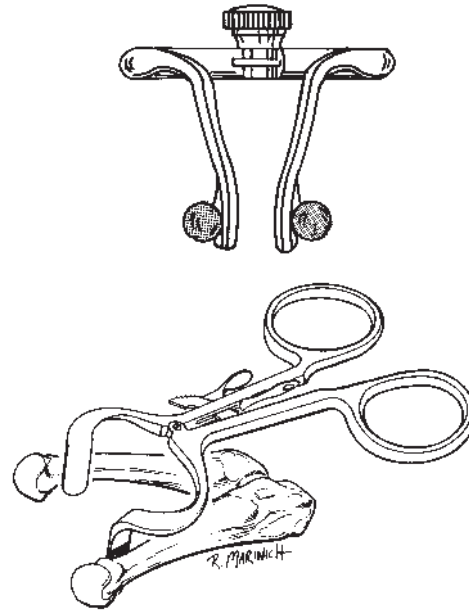

JOINT AND CALCANEAL SPREADER

CALCANEAL SPREADER

OM 69-0990
4 1/2" (114mm)
8mm width X 28mm
depth blades

COX METATARSAL SPREADER

Note:

- Specially designed thin serrated blades fit anatomically correct against the metatarsals.
- Precise design and German manufacture assure slip-proof hold on metatarsals.
- Affords excellent visibility for the surgeon.
- Designed by Dr. Kenneth Cox.