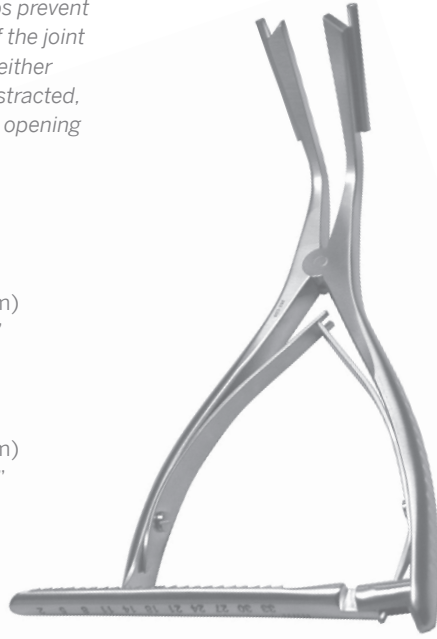

OM 29-0503 #1 small  
 OM 29-0505 #2 medium  
 OM 29-0507 #3 large

**PIFFARD CURETTE**  
 5 1/2" (140mm) oval

OM 35-0515  
 angled on flat  
 sharp outside edges

**BIRO DERMAL NAEVUS SCISSORS**  
 4" (102mm)

# RETRACTORS

Provides excellent joint exposure without blocking intra-articular or osteotomy access. Helps prevent slippage or falling out of the joint by placing the arms on either side of the area to be distracted, driving two K-Wires and opening the joint.

OM 48-0223  
6 3/4" (171mm)  
for up to .062"  
(1.6mm)

OM 48-0224  
6 3/4" (171mm)  
for up to 7/64"  
(2.8mm)

OM 90-1880  
7" (178mm)  
Smooth pads 15mm x 12mm

OM 90-1881  
7" (178mm)  
Grooved pads 15mm x 12mm