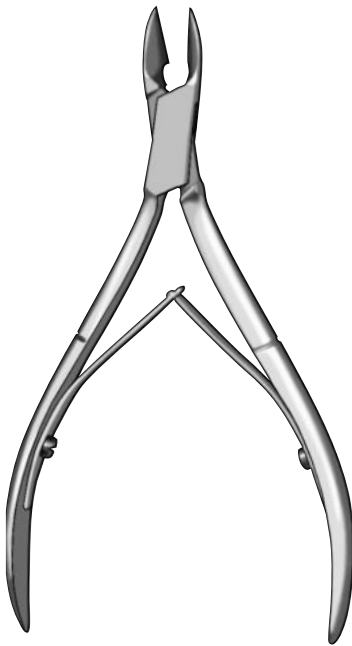

\*Ideal for use in P/A

**NAIL SPLITTER**

**Note:** Our splitters have the true feel of superb craftsmanship. The cutting edge is expertly ground and specially heat treated. For a sure grip, our stainless splitters come with grooved handles.

*Short jaw design provides increased leverage for easier cutting of thick nails. Less strain on hand and splitter.*

OM 69-0930  
5" (127mm)

OM 69-0932  
6" (152mm)

**SHORT JAW NAIL SPLITTER**

Stainless

OM 69-0290  
4" (102mm)  
6mm stainless