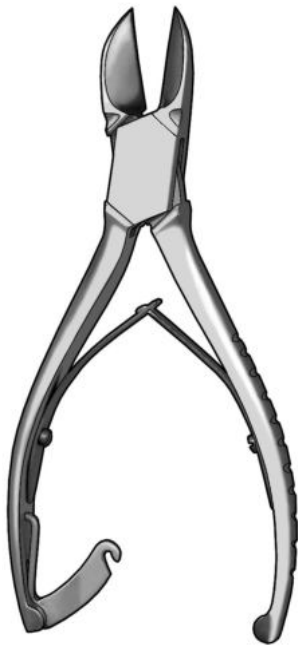

NAIL NIPPER
Heavy